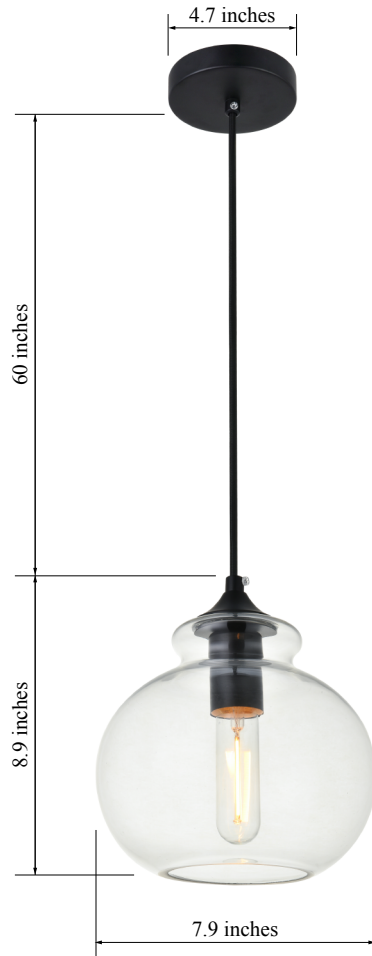

PRODUCT SPECIFICATION SHEET

DESTROY COLLECTION

Destry 1-Light Pendant lamp Clear Glass

Black
Item No:LD2245BK

Brass
Item No:LD2245BR

Chrome
Item No:LD2245C

Available Finishes

Dimensions

Canopy Size(in)	D4.7"H1"
Chain/Rod Length	60"
Length	N/A
Width	7.9"
Height	8.9"
Maximum Height	68.9"

Specifications

Finish	3 Finishes
Material	Iron / Glass
Glass Color	Clear
Type	Pendant lamp
Hanging Device	Cord
Voltage	110-125V
Dimmable	Yes
Warranty	1 Year Limited
Shipment Type	Small Parcel

Bulb / Socket

Socket Type	E26
Number of Lights	1
Wattage/Bulb	40W
Included	No

Installation

Indoor/Outdoor	Indoor
Dry/Wet/Damp	Dry
Weight	2 LBS
Wire Length	60"
Safety Rating	ETL Listed